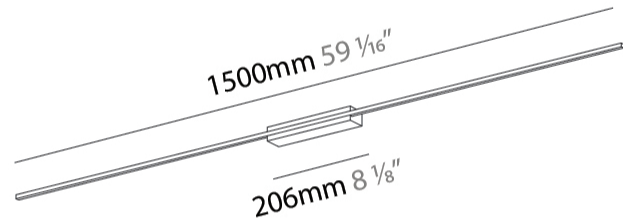

JUST BLACK LINE SURFACE

A33301-

base number LED
Dimming

1. To build a product code in our configurator select the specify button on the base model # product page
2. To build a manual product code on this datasheet choose from the options listed below in blue font and add the suffix to the base model #

GENERAL

Series: Just Black Line
Brand: Prolicht
Division: Architectural
Mounting Type: Surface
Mounting Location: Wall
Subcategory: Wall Effect

PHYSICAL

Shape: Rectangle
Length (mm): 1500
Length (in): 59 1/16
Width (mm): 30
Width (in): 1 3/16
Height (mm): 40
Height (in): 1 9/16
Light Distribution: Indirect
Fixture Finish: BLK
Fixture Material: Aluminum

ELECTRICAL

Lamp Type: LED (Zhaga Standard)
Input Wattage (W): 15
Total Output Wattage (W): 13.6
[Dimming: Non-Dimmable](#)
Driver Included: Yes
Driver Location: Integrated
Driver Type: Constant Current - Universal
Driver Class: Class 2
Input Voltage (V): 120 - 277
Constant Current (MA): 580
Upon Request: Tri-Mode Dimming

LED

Color Temperature (°K): 3000
Max. Delivered Lumen (lm): 776
CRI: >80 CRI
Lamp Life (hrs): 50000

OPTICAL

Beam Angle: 178
Adjustability: Fixed

RATINGS AND CERTIFICATIONS

Certified By: CSA Certified to UL and CSA Standards
IP rating: IP20

PROJECT	_____
TYPE	_____
SPECIFIER	_____
QUANTITY	_____
DATE	_____