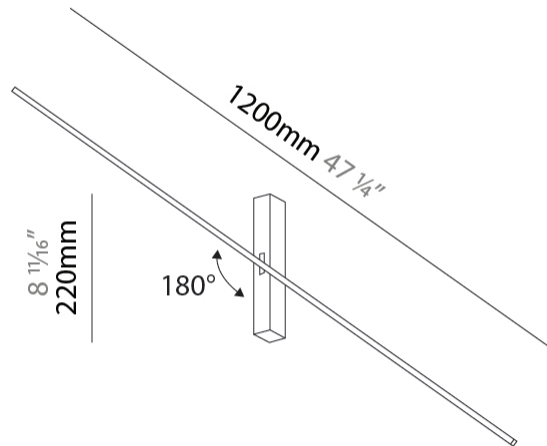

JUST BLACK LINE SURFACE

A33302-

base number LED
Dimming

1. To build a product code in our configurator select the specify button on the base model # product page
2. To build a manual product code on this datasheet choose from the options listed below in blue font and add the suffix to the base model #

GENERAL

Series: Just Black Line
Brand: Prolicht
Division: Architectural
Mounting Type: Surface
Mounting Location: Wall
Subcategory: Wall Effect

PHYSICAL

Shape: Rectangle
Length (mm): 1200
Length (in): 47 3/4
Width (mm): 30
Width (in): 1 3/16
Height (mm): 220
Height (in): 8 2/3
Light Distribution: Indirect
Fixture Finish: BLK
Fixture Material: Aluminum

ELECTRICAL

Lamp Type: LED (Zhaga Standard)
Input Wattage (W): 14.5
Total Output Wattage (W): 12.7
[Dimming: Non-Dimmable](#)
Driver Included: Yes
Driver Location: Integrated
Driver Type: Constant Current - Universal
Driver Class: Class 2
Input Voltage (V): 120 - 277
Constant Current (mA): 550
Upon Request: Tri-Mode Dimming

LED

Color Temperature (°K): 3000
Max. Delivered Lumen (lm): 736
CRI: >80 CRI
Lamp Life (hrs): 50000

OPTICAL

Beam Angle: 178
Adjustability: Fixed

RATINGS AND CERTIFICATIONS

Certified By: CSA Certified to UL and CSA Standards
IP rating: IP20

PROJECT
TYPE
SPECIFIER
QUANTITY
DATE