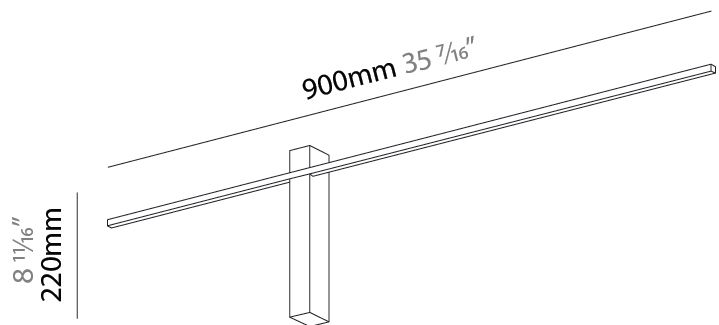

JUST BLACK LINE SURFACE

A33300-

base number LED
Dimming

1. To build a product code in our configurator select the specify button on the base model # product page
2. To build a manual product code on this datasheet choose from the options listed below in blue font and add the suffix to the base model #

GENERAL

Series: Just Black Line
Brand: Prolicht
Division: Architectural
Mounting Type: Surface
Mounting Location: Wall
Subcategory: Wall Effect

PHYSICAL

Shape: Rectangle
Length (mm): 900
Length (in): 35 ⁷/₁₆
Width (mm): 30
Width (in): 1 ³/₁₆
Height (mm): 40
Height (in): 1 ⁹/₁₆
Light Distribution: Indirect
Fixture Finish: BLK
Fixture Material: Aluminum

ELECTRICAL

Lamp Type: LED (Zhaga Standard)
Input Wattage (W): 11
Total Output Wattage (W): 10
[Dimming: Non-Dimmable](#)
Driver Included: Yes
Driver Location: Integrated
Driver Type: Constant Current - Universal
Driver Class: Class 2
Input Voltage (V): 120 - 277
Constant Current (mA): 400
Upon Request: Tri-Mode Dimming

LED

Color Temperature (°K): 3000
Max. Delivered Lumen (lm): 535
Nominal Lumen (lm): 535
CRI: >80 CRI
Lamp Life (hrs): 50000

OPTICAL

Beam Angle: 178
Adjustability: Fixed

RATINGS AND CERTIFICATIONS

Certified By: CSA Certified to UL and CSA Standards
IP rating: IP20

PROJECT

TYPE

SPECIFIER

QUANTITY

DATE